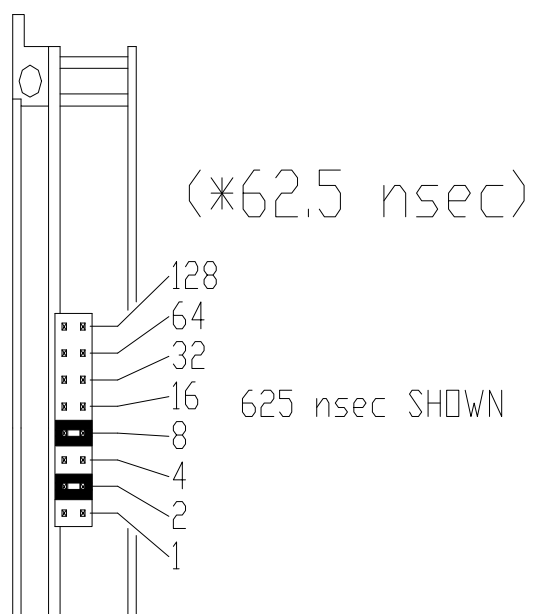

7164 GATTI JUMPER LOCATION

J900		J901		FUNCTION
IN	OUT	IN	OUT	GATTI DISABLE
IN	OUT	IN	OUT	6-BIT GATTI
OUT	IN	OUT	IN	TEST USE ONLY
OUT	OUT	OUT	OUT	7-BIT GATTI

GATTI CIRCUIT JUMPERS
 J900
 J901

7164 REAR JUMPER PROGRAMING

CONVERSION DELAY TIME MULTIPLIER

VIEWED FROM TOP REAR OF MODULE